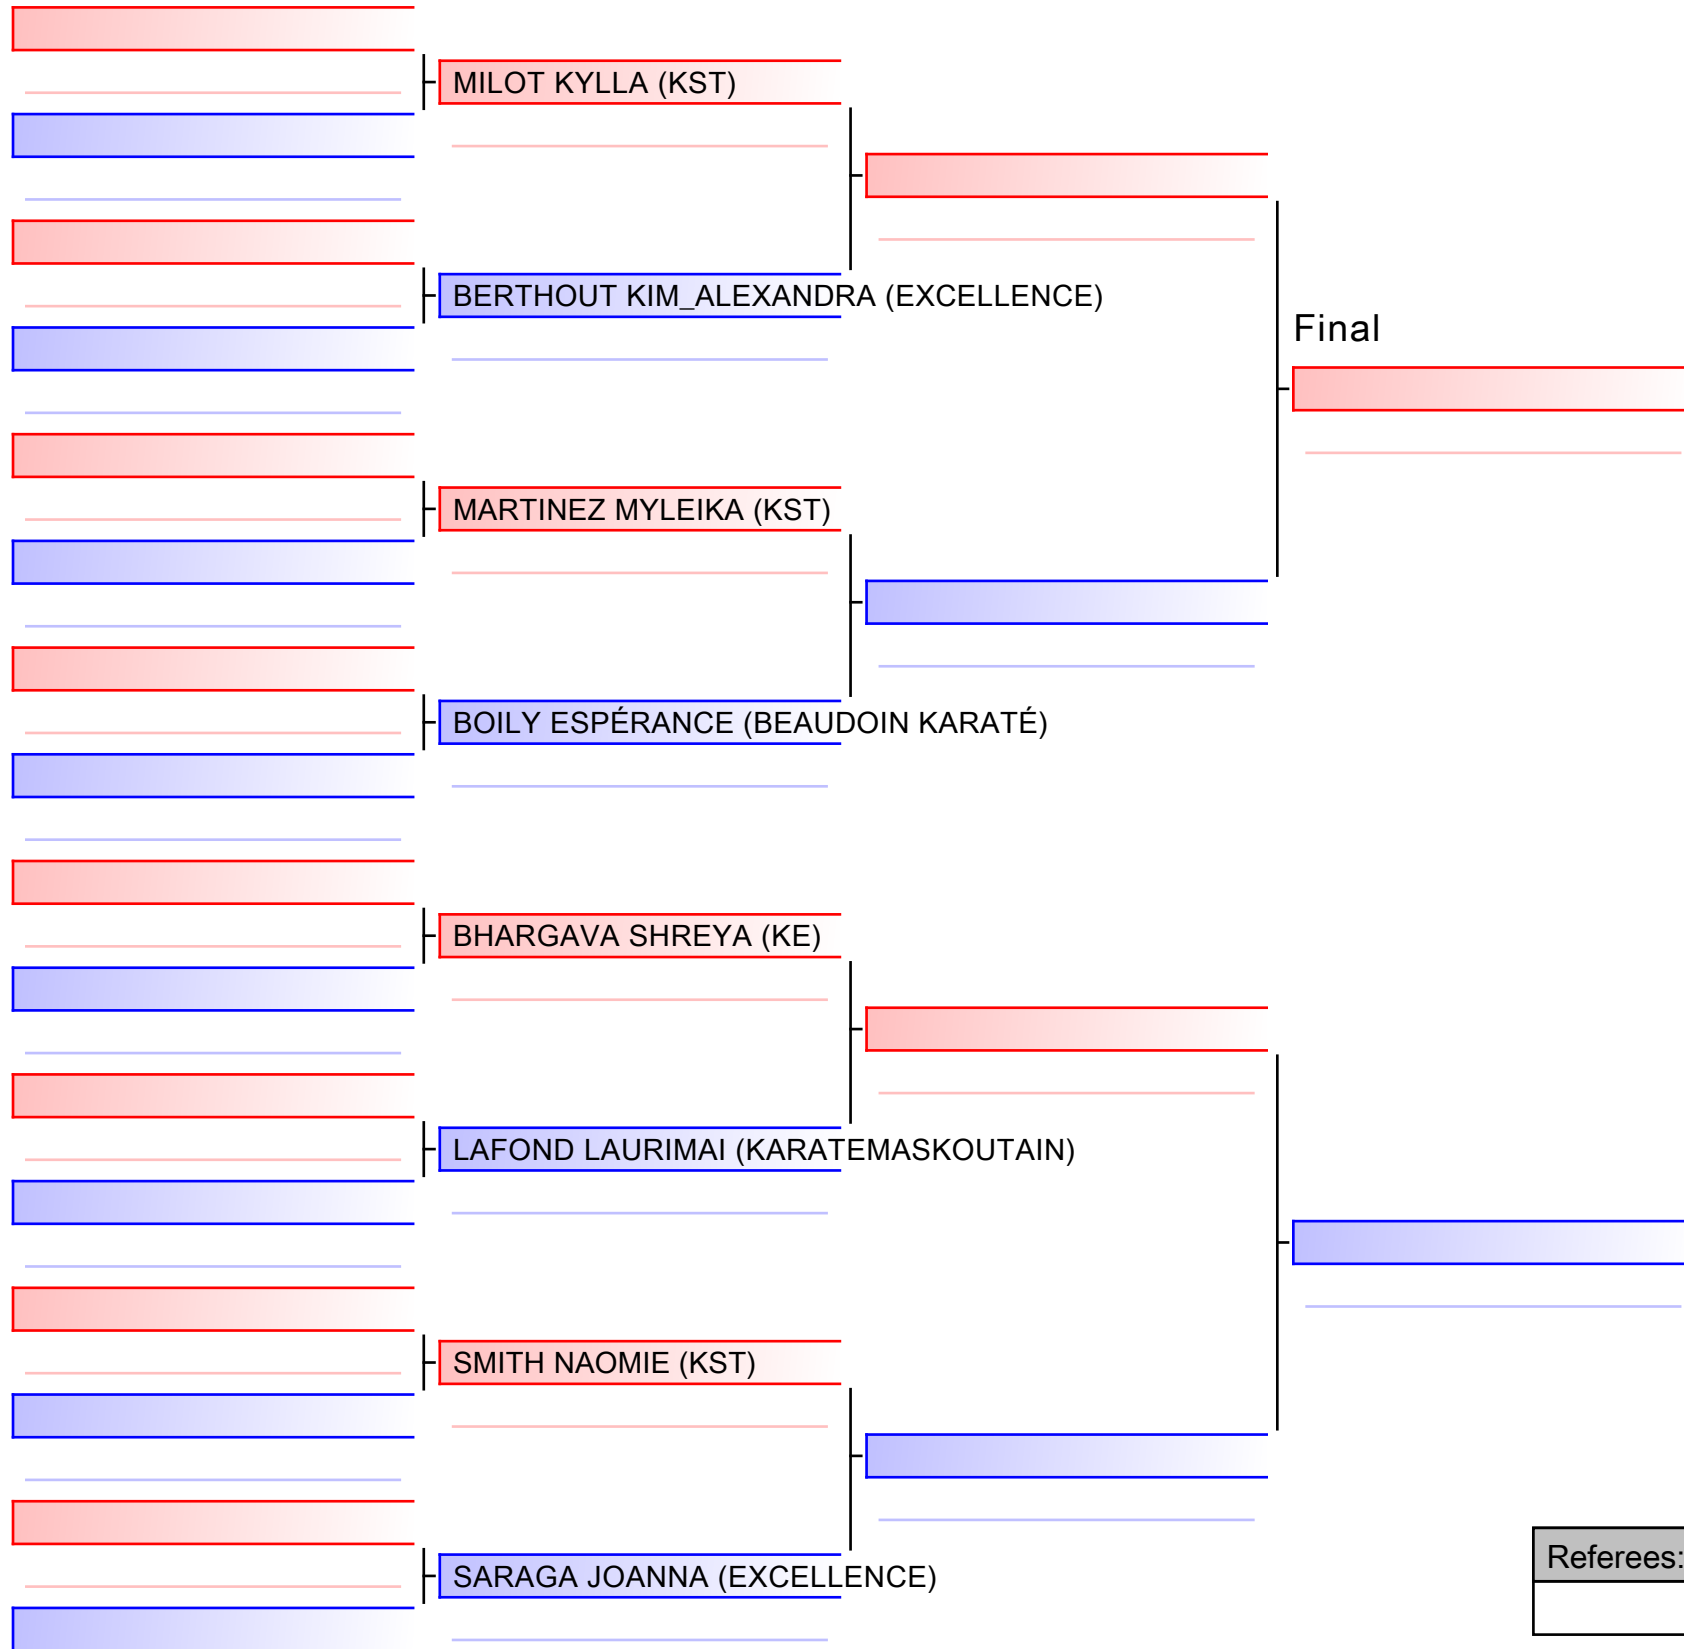

KATA FÉMININ 14-15 ANS AVANCÉ

COUPE QUÉBEC 2019 - saison 2019-2020 : ouvert à tous les membres de KARATÉ CANADA - Open to all members of KARATE CANADA, 1000 Émile-Journault, H2M 2E...

Tatami
4 09:00

Pool
1/1

[Original]

Referees: